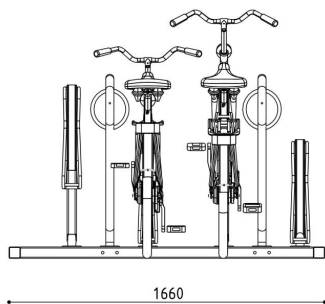

Material

Steel S235JR

- Sustainable
- Robust
- High durability
- Recyclable

Surface treatment

Hot-dip galvanization according to EN-ISO 1461

- Durable corrosion protection
- Wear- and impact-resistant
- High durability
- Maintenance-free
- Recyclable

Description

- Wheel holders with stable wheel clamps in high-low position
- Bicycle locking system with leaning support and 2 separate anti-theft brackets
- Support structure with adjustable feet
- Centre-to-centre distance between bicycles: 400mm
- Single- or double-sided modules
- Maximum tyre width: 65mm

Available modules

- Single-sided: 2 / 3 / 4 / 5 / 6 / 7 / 8 bicycle spaces
- Double-sided: 2+2 / 3+3 / 4+4 / 5+5 / 6+6 / 7+7 / 8+8 bicycle spaces

Options

- Poster board