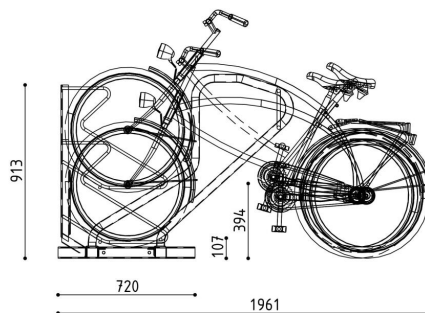

Material

Steel S235JR

- Sustainable
- Robust
- High durability
- Recyclable

Surface treatment

Hot-dip galvanization according to EN-ISO 1461

- Durable corrosion protection
- Wear- and impact-resistant
- High durability
- Maintenance-free
- Recyclable

Description

- Wheel holders with stable wheel clamps in high-low position
- Bicycle locking system with leaning support and 2 separate anti-theft brackets
- Support structure with adjustable feet
- Centre-to-centre distance between bicycles: 400mm
- Single- or double-sided modules
- Maximum tyre width: 65mm

Available modules

- Single-sided: 2 / 3 / 4 / 5 / 6 / 7 / 8 bicycle spaces
- Double-sided: 2+2 / 3+3 / 4+4 / 5+5 / 6+6 / 7+7 / 8+8 bicycle spaces

Options

- Poster board