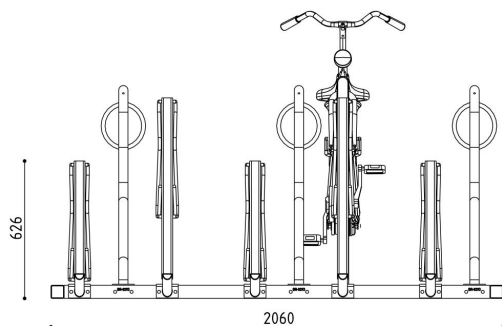

/ DATASHEET

Structure

- Wheel holder in round steel (D = 14mm) and rectangular U-profile (HxWxd = 40x50x4mm)
- Centered tube bracket (Dxd = 42.4x4mm)
- Base plates (LxWxH = 70x60x5mm)
- Round steel connecting bracket (D = 18mm)
- Support structure in square profile (HxWxd = 60x60x3mm)
- Adjustable feet with an anti-slip zone
- HPL cover plate 6mm

Material

- Steel S235 JR

Versions

Center distance 400mm

- Single-sided arrangement: 2/3/4/5/6/7/8 bicycle places
- Double-sided arrangement: 2 + 2/3 + 3/4 + 4/5 + 5/6 + 6/7 + 7/8 + 8 bicycle places

Connecting options

- Yes

Options

- Poster boards

Dimensions

Single & double sided (max.tire thickness 65 mm)

- 2/2 + 2 bicycle places: LxWxH = 860x1240 / 1760x969mm
- 3/3 + 3 bicycle places: LxWxH = 1260x1240 / 1760x969mm
- 4/4 + 4 bicycle places: LxWxH = 1660x1240 / 1760x969mm
- 5/5 + 5 bicycle places: LxWxH = 2060x1240 / 1760x969mm
- 6/6 + 6 bicycle places: LxWxH = 2460x1240 / 1760x969mm
- 7/7 + 7 bicycle places: LxWxH = 2860x1240 / 1760x969mm
- 8/8 + 8 bicycle places: LxWxH = 3260x1240 / 1760x969mm

Surface treatment

- Hot-dip galvanized steel

Anchoring

- Can be placed without anchoring
- By chemical anchoring