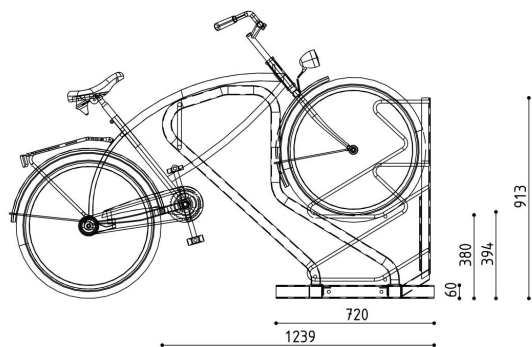

/ DATASHEET

Structure

- Wheel holder in round steel (D = 14mm) and rectangular U-profile (HxWxd = 40x50x4mm)
- Centered tube bracket (Dxd = 42.4x4mm)
- Base plates (LxWxH = 70x60x5mm)
- Round steel connecting bracket (D = 18mm)
- Support structure in square profile (HxWxd = 60x60x3mm)
- Adjustable feet with an anti-slip zone
- HPL cover plate 6mm

Material

- Steel S235 JR

Versions

Center distance 400mm

- Single-sided arrangement: 2/3/4/5/6/7/8 bicycle places
- Double-sided arrangement: 2 + 2/3 + 3/4 + 4/5 + 5/6 + 6/7 + 7/8 + 8 bicycle places

Connecting options

- Yes

Options

- Poster boards

Dimensions

Single & double sided (max.tire thickness 65 mm)

- 2/2 + 2 bicycle places: LxWxH = 860x1240 / 1760x969mm
- 3/3 + 3 bicycle places: LxWxH = 1260x1240 / 1760x969mm
- 4/4 + 4 bicycle places: LxWxH = 1660x1240 / 1760x969mm
- 5/5 + 5 bicycle places: LxWxH = 2060x1240 / 1760x969mm
- 6/6 + 6 bicycle places: LxWxH = 2460x1240 / 1760x969mm
- 7/7 + 7 bicycle places: LxWxH = 2860x1240 / 1760x969mm
- 8/8 + 8 bicycle places: LxWxH = 3260x1240 / 1760x969mm

Surface treatment

- Hot-dip galvanized steel

Anchoring

- Can be placed without anchoring
- By chemical anchoring