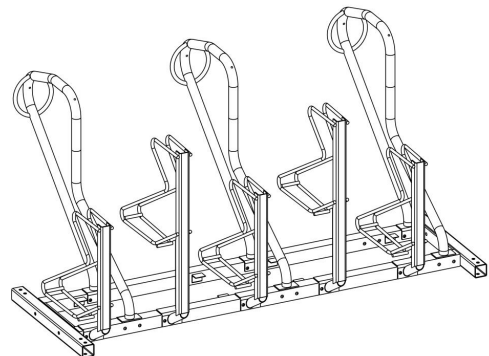

/ DATASHEET

Structure

- Wheel holder in round steel (D = 14mm) and rectangular U-profile (HxWxd = 40x50x4mm)
- Centered tube bracket (Dxd = 42.4x4mm)
- Base plates (LxWxH = 70x60x5mm)
- Round steel connecting bracket (D = 18mm)
- Support structure in square profile (HxWxd = 60x60x3mm)
- Adjustable feet with an anti-slip zone
- HPL cover plate 6mm

Material

- Steel S235 JR

Versions

Center distance 400mm

- Single-sided arrangement: 2/3/4/5/6/7/8 bicycle places
- Double-sided arrangement: 2 + 2/3 + 3/4 + 4/5 + 5/6 + 6/7 + 7/8 + 8 bicycle places

Connecting options

- Yes

Options

- Poster boards

Dimensions

Single & double sided (max.tire thickness 65 mm)

- 2/2 + 2 bicycle places: LxWxH = 860x1240 / 1760x969mm
- 3/3 + 3 bicycle places: LxWxH = 1260x1240 / 1760x969mm
- 4/4 + 4 bicycle places: LxWxH = 1660x1240 / 1760x969mm
- 5/5 + 5 bicycle places: LxWxH = 2060x1240 / 1760x969mm
- 6/6 + 6 bicycle places: LxWxH = 2460x1240 / 1760x969mm
- 7/7 + 7 bicycle places: LxWxH = 2860x1240 / 1760x969mm
- 8/8 + 8 bicycle places: LxWxH = 3260x1240 / 1760x969mm

Surface treatment

- Hot-dip galvanized steel

Anchoring

- Can be placed without anchoring
- By chemical anchoring