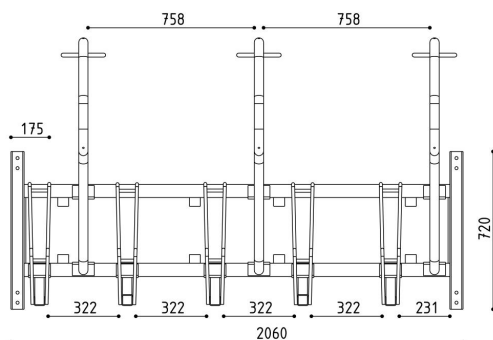

/ DATASHEET

Structure

- Wheel holder in round steel (D = 14mm) and rectangular U-profile (HxWxd = 40x50x4mm)
- Centered tube bracket (Dxd = 42.4x4mm)
- Base plates (LxWxH = 70x60x5mm)
- Round steel connecting bracket (D = 18mm)
- Support structure in square profile (HxWxd = 60x60x3mm)
- Adjustable feet with an anti-slip zone
- HPL cover plate 6mm

Material

- Steel S235 JR

Versions

Center distance 400mm

- Single-sided arrangement: 2/3/4/5/6/7/8 bicycle places
- Double-sided arrangement: 2 + 2/3 + 3/4 + 4/5 + 5/6 + 6/7 + 7/8 + 8 bicycle places

Connecting options

- Yes

Options

- Poster boards

Dimensions

Single & double sided (max.tire thickness 65 mm)

- 2/2 + 2 bicycle places: LxWxH = 860x1240 / 1760x969mm
- 3/3 + 3 bicycle places: LxWxH = 1260x1240 / 1760x969mm
- 4/4 + 4 bicycle places: LxWxH = 1660x1240 / 1760x969mm
- 5/5 + 5 bicycle places: LxWxH = 2060x1240 / 1760x969mm
- 6/6 + 6 bicycle places: LxWxH = 2460x1240 / 1760x969mm
- 7/7 + 7 bicycle places: LxWxH = 2860x1240 / 1760x969mm
- 8/8 + 8 bicycle places: LxWxH = 3260x1240 / 1760x969mm

Surface treatment

- Hot-dip galvanized steel

Anchoring

- Can be placed without anchoring
- By chemical anchoring